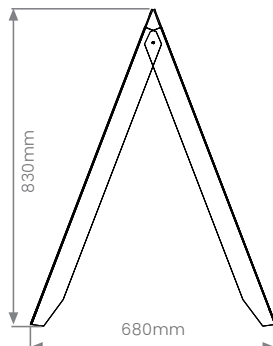

## Our most economical A-Board.

- Double sided 480 x 812mm display area for self-adhesive vinyl graphics.
- Comes flat packed, pre-assembled with fixed hinges – simply adjust to the footprint that you require (maximum 680mm for optimum stability).
- Lightweight, folds flat for easy storage and portability.
- Rounded top corners for increased safety and style.
- Suitable for sheltered locations only.
- Chalkboard version available, suitable for use with liquid chalk pens only (see page 159).

Fixed hinge for adjustable open width.

Rounded corners for added style and safety.

Chalkboard option also available.

In stock

No tools assembly

Fully Recyclable

Display Area (mm)	O/A Dimensions (w x h x d mm)	Weight (kg)	Option	Order Code
480 x 812*	505 x 830 x 680	4.3	White	ABPSP
			Chalkboard	ABPSCB

\* Recommended to allow 10mm border all round.