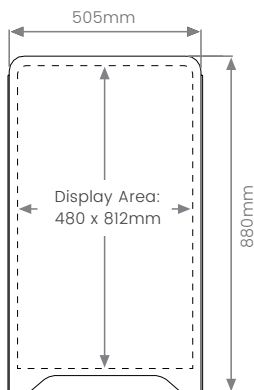

## Our most economical A-Board.

- Double sided 480 x 812mm display area for self-adhesive vinyl graphics.
- Comes flat packed, pre-assembled with fixed hinges – simply adjust to the footprint that you require (maximum 680mm for optimum stability).
- Lightweight, folds flat for easy storage and portability.
- Rounded top corners for increased safety and style.
- Suitable for sheltered locations only.
- Chalkboard version available, suitable for use with liquid chalk pens only (see page 159).

Fixed hinge for adjustable open width.

Rounded corners for added style and safety.

Chalkboard option also available.

In stock

No tools assembly

Fully Recyclable

Display Area (mm)	O/A Dimensions (w x h x d mm)	Weight (kg)	Option	Order Code
480 x 812*	505 x 830 x 680	4.3	White	ABPSP
			Chalkboard	ABPSCB

\* Recommended to allow 10mm border all round.